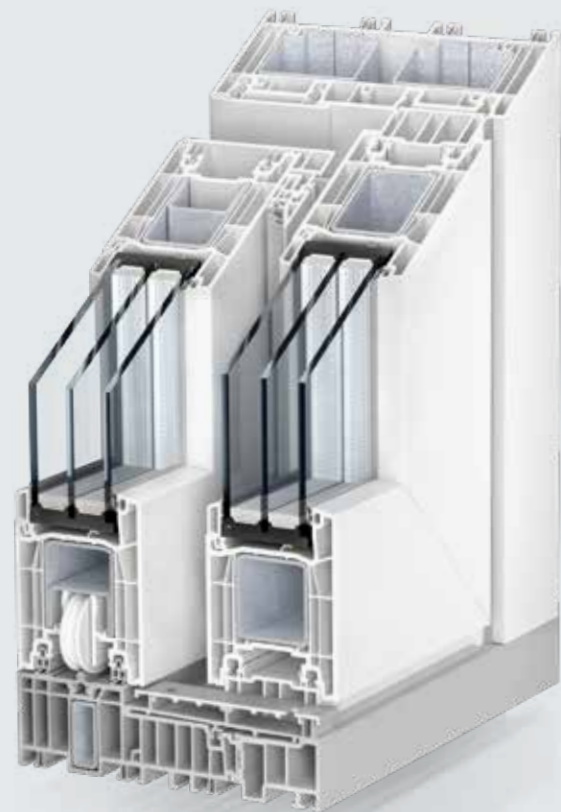

CREATE MORE OPEN SPACE WITH
SUSTAINABLE DOOR SOLUTIONS

Kömmerling PremiDoor 76

WELCOME THE SUN INTO YOUR HOME.

Bright living spaces flooded with light – a dream within reach at any time: With our Kömmerling PremiDoor 76 lift/sliding door system. Recharge your batteries with a view into nature, or enjoy the expanse of the urban skyline. Anything is possible. Kömmerling PremiDoor 76 creates generous glazed areas that integrate the outside into your four walls. Good to know: The system is barrier-free, impresses with maximum handling ease and ensures high thermal insulation. In addition, the profiles are recyclable and made of eco friendly uPVC. The result is sustainable door solutions, perfect for new buildings and renovations.

AT A GLANCE

- > Barrier-free thresholds
- > Tall installed heights and glazed areas
- > High levels of natural light transmission
- > User-friendly operation when opening and closing
- > Sustainable, recyclable system solution made of eco friendly, lead-free uPVC profiles

RELAX IN COMFORT

Kömmerling PremiDoor 76

Are you looking for more? More transparency, more free, natural light and more comfort control? Then Kömmerling PremiDoor 76 is perfect for you. With its sophisticated design, slim sash lines, generous glazed areas and multiple opening modes, Kömmerling PremiDoor 76 is the premium lift/sliding, high performance door system.

Kömmerling PremiDoor 76

GIVE LIGHT MORE SPACE

Kömmerling PremiDoor 76

Are optimum thermal, noise and burglary protection important to you? With outstanding U_w performance as low as $0.75 \text{ W/m}^2\text{K}$ making it ideal for Passive House, bushfire resistance of up to BAL 40, a glazing depth of up to 50 mm and internal glazing beads minimising the opportunities for unwanted entry, the Kömmerling PremiDoor 76 offers the perfect solution.