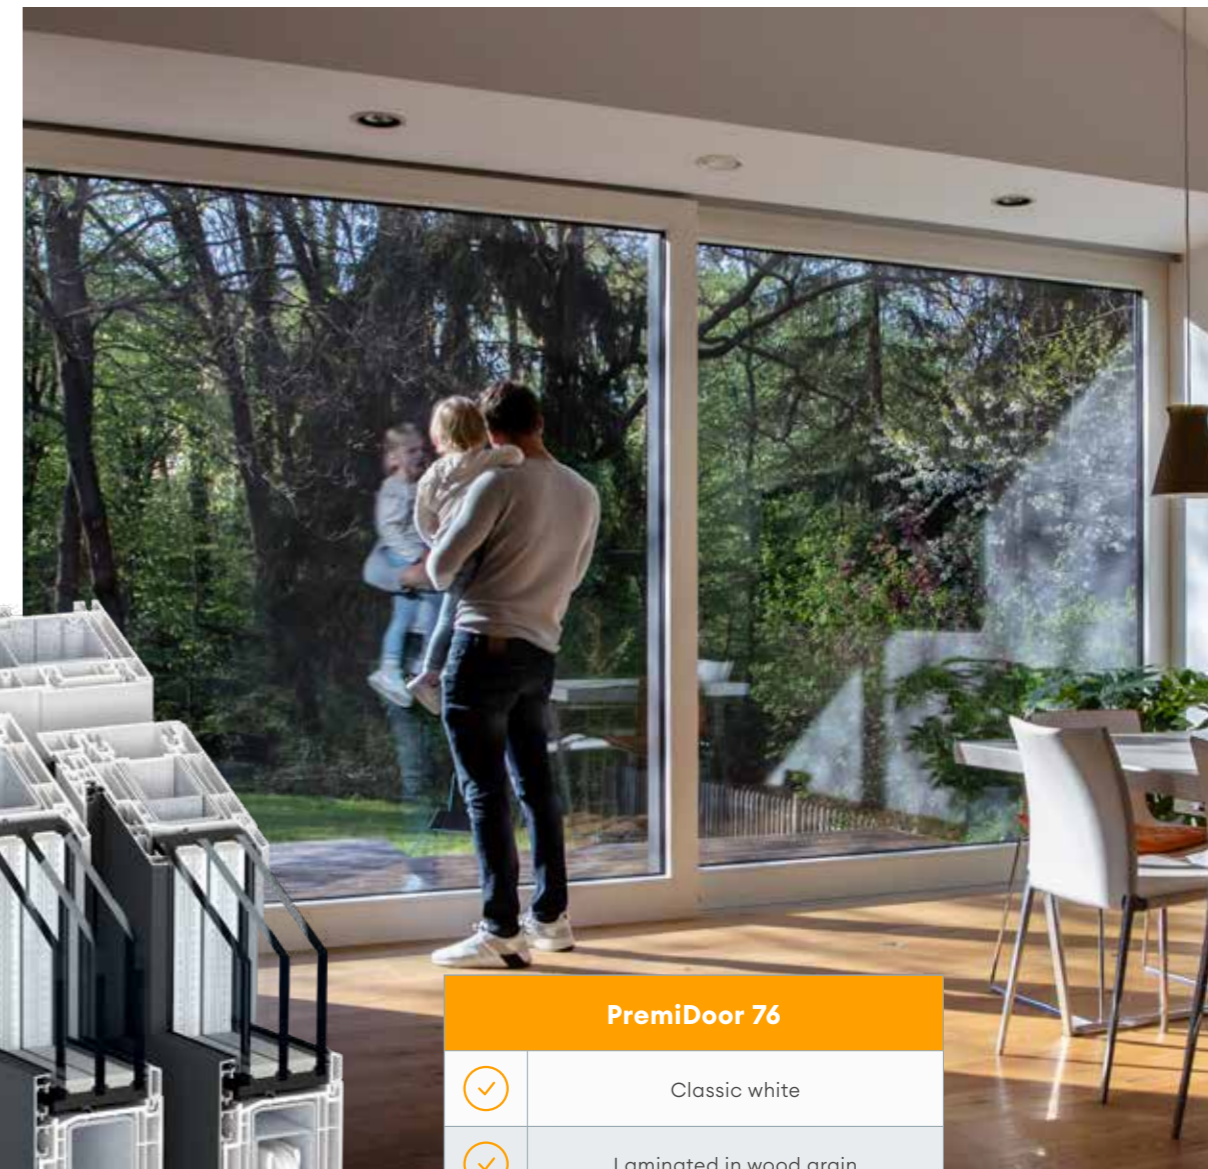

PremiDoor 76	
✓	Classic white
✓	Laminated in wood grain
✓	Laminated in plain colours

MAGNIFICENCE IN DESIGN

Realise all of your architectural ideas. Kömmerling PremiDoor 76 will not only inspire you with its elegant design and large glazed areas, but also with its choice of colours and appearance.

Let your imagination run wild: Doors that are discreetly restrained, complementary to the wall colour tone-for-tone or simply incorporated to set striking new trends? With the lift/sliding door system, anything is possible. Just let yourself be inspired by the combination of surfaces, performance characteristics, opening modes and colours.

OPENING MODES

1 lift/sliding sash
1 fixed pane

2 lift/sliding sashes
1 fixed pane

2 lift/sliding sashes

2 lift/sliding sashes
2 fixed panes